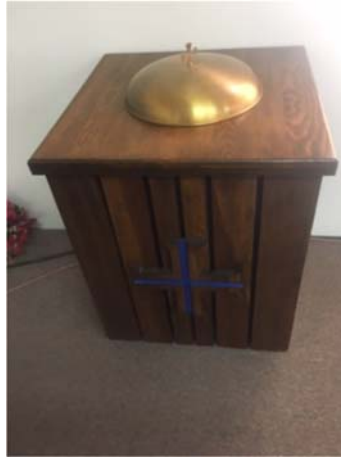

Shepherd of the Valley Presbyterian Church, Safford AZ

Gift Items Available Contact: Glen Snider 1-928-965-8505

Podium Set

Baptistry

100 Sanctuary Interlocking
Chairs

Communion Table

Studio Piano and Bench

4-Mic Multi-channel Audio System with DVD Player and 3 Mics with Stands and
2 Stereo Studio Speakers with Towers

Organ and Speaker Tower

Multi-channel Auditorium Amplifier Sound System with Cabinet Speaker

15 Folding Tables

3-Drawer Wooden Filing Cabinet

50 Trinity Hymnals

4-Shelf Wooden Bookcase

50 Brown Metal Folding Chairs

Hammond Organ and Bench

16 Choir Gowns with Stoles

Countertop Refrigerator

2-Drawer Chest

AV Center with AV Stand